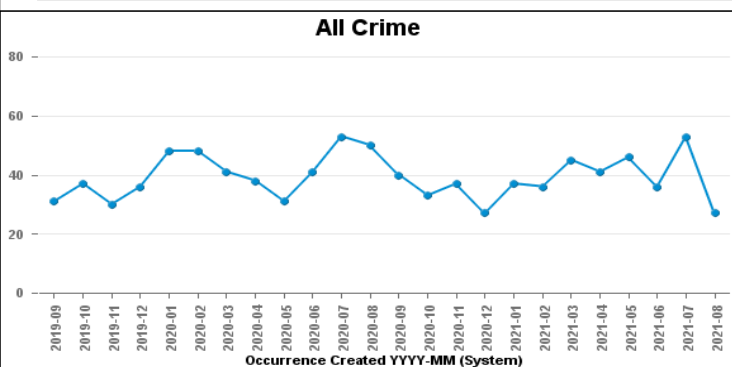

### DESBOROUGH LOATLAND

Crime Group	Current 12 Months	Previous 12 Months	+/- Crime	% Change	Number of Resolved Crimes	Resolution Rate (12 Months)
CRIMINAL DAMAGE & ARSON	56	39	17	43.59%	5	8.93%
DRUG OFFENCES	9	8	1	12.50%	5	55.56%
MISCELLANEOUS CRIMES AGAINST SOCIETY	18	16	2	12.50%	2	11.11%
POSSESSION OF WEAPONS OFFENCES	2	3	-1	-33.33%	1	50.00%
PUBLIC DISORDER	34	50	-16	-32.00%	3	8.82%
ROBBERY	4	3	1	33.33%	1	25.00%
SEXUAL OFFENCES	16	18	-2	-11.11%	2	12.50%
THEFT OFFENCES	91	122	-31	-25.41%	6	6.59%
VIOLENCE AGAINST THE PERSON	228	225	3	1.33%	17	7.46%
<b>Sum:</b>	<b>458</b>	<b>484</b>	<b>-26</b>	<b>-5.37%</b>	<b>42</b>	<b>9.17%</b>

# Crime

■ Crime Count current ■ Crime Count previous