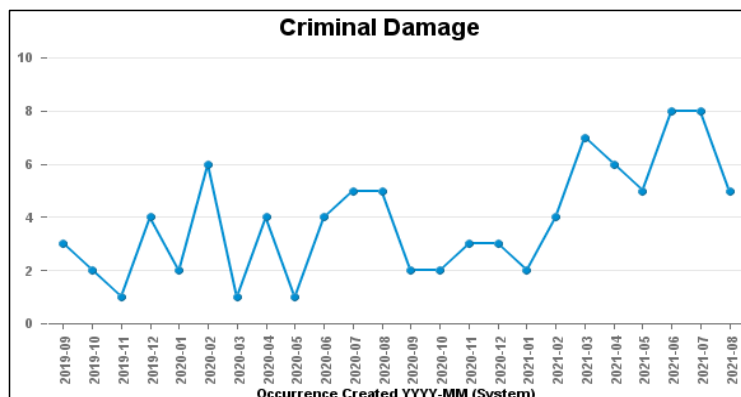

### DESBOROUGH LOATLAND

Crime Group	Current 12 Months	Previous 12 Months	+/- Crime	% Change	Number of Resolved Crimes	Resolution Rate (12 Months)
CRIMINAL DAMAGE & ARSON	56	39	17	43.59%	5	8.93%
DRUG OFFENCES	9	8	1	12.50%	5	55.56%
MISCELLANEOUS CRIMES AGAINST SOCIETY	18	16	2	12.50%	2	11.11%
POSSESSION OF WEAPONS OFFENCES	2	3	-1	-33.33%	1	50.00%
PUBLIC DISORDER	34	50	-16	-32.00%	3	8.82%
ROBBERY	4	3	1	33.33%	1	25.00%
SEXUAL OFFENCES	16	18	-2	-11.11%	2	12.50%
THEFT OFFENCES	91	122	-31	-25.41%	6	6.59%
VIOLENCE AGAINST THE PERSON	228	225	3	1.33%	17	7.46%
<b>Sum:</b>	<b>458</b>	<b>484</b>	<b>-26</b>	<b>-5.37%</b>	<b>42</b>	<b>9.17%</b>

# Crime

■ Crime Count current ■ Crime Count previous