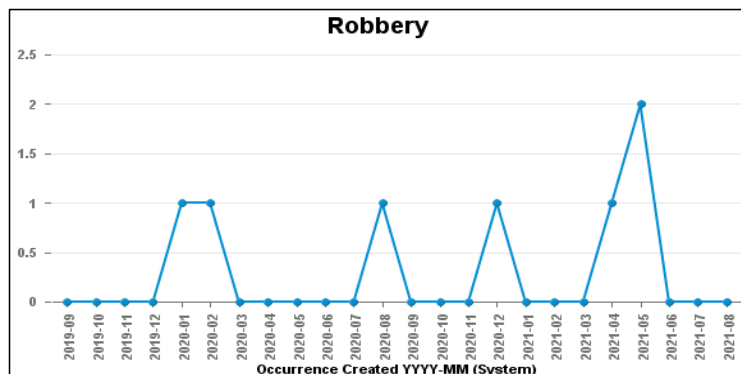

### DESBOROUGH LOATLAND

Crime Group	Current 12 Months	Previous 12 Months	+/- Crime	% Change	Number of Resolved Crimes	Resolution Rate (12 Months)
CRIMINAL DAMAGE & ARSON	56	39	17	43.59%	5	8.93%
DRUG OFFENCES	9	8	1	12.50%	5	55.56%
MISCELLANEOUS CRIMES AGAINST SOCIETY	18	16	2	12.50%	2	11.11%
POSSESSION OF WEAPONS OFFENCES	2	3	-1	-33.33%	1	50.00%
PUBLIC DISORDER	34	50	-16	-32.00%	3	8.82%
ROBBERY	4	3	1	33.33%	1	25.00%
SEXUAL OFFENCES	16	18	-2	-11.11%	2	12.50%
THEFT OFFENCES	91	122	-31	-25.41%	6	6.59%
VIOLENCE AGAINST THE PERSON	228	225	3	1.33%	17	7.46%
<b>Sum:</b>	<b>458</b>	<b>484</b>	<b>-26</b>	<b>-5.37%</b>	<b>42</b>	<b>9.17%</b>

# Crime

■ Crime Count current ■ Crime Count previous