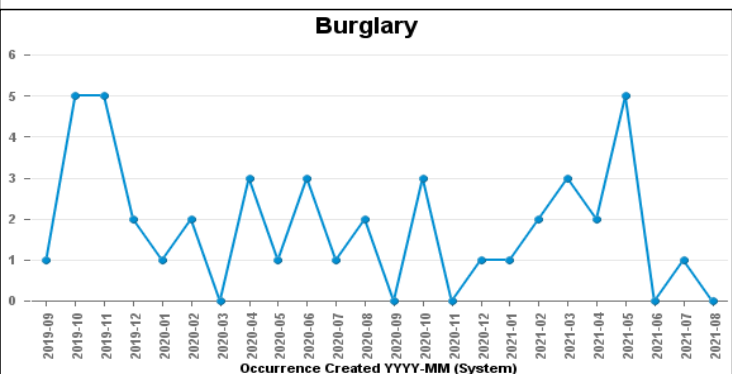

### DESBOROUGH LOATLAND

Crime Group	Current 12 Months	Previous 12 Months	+/- Crime	% Change	Number of Resolved Crimes	Resolution Rate (12 Months)
CRIMINAL DAMAGE & ARSON	56	39	17	43.59%	5	8.93%
DRUG OFFENCES	9	8	1	12.50%	5	55.56%
MISCELLANEOUS CRIMES AGAINST SOCIETY	18	16	2	12.50%	2	11.11%
POSSESSION OF WEAPONS OFFENCES	2	3	-1	-33.33%	1	50.00%
PUBLIC DISORDER	34	50	-16	-32.00%	3	8.82%
ROBBERY	4	3	1	33.33%	1	25.00%
SEXUAL OFFENCES	16	18	-2	-11.11%	2	12.50%
THEFT OFFENCES	91	122	-31	-25.41%	6	6.59%
VIOLENCE AGAINST THE PERSON	228	225	3	1.33%	17	7.46%
<b>Sum:</b>	<b>458</b>	<b>484</b>	<b>-26</b>	<b>-5.37%</b>	<b>42</b>	<b>9.17%</b>

# Crime

■ Crime Count current ■ Crime Count previous