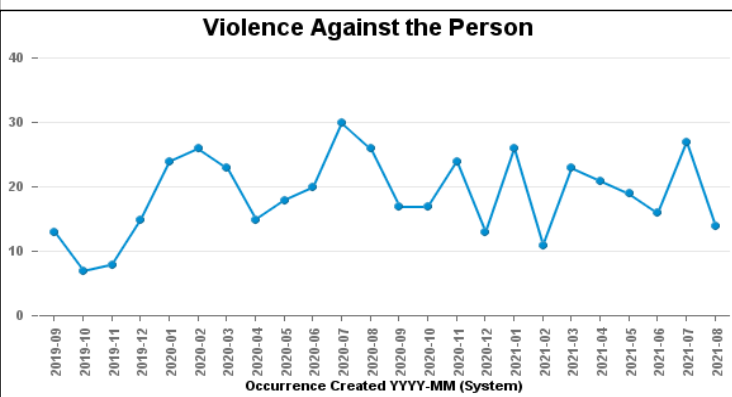

### DESBOROUGH LOATLAND

Crime Group	Current 12 Months	Previous 12 Months	+/- Crime	% Change	Number of Resolved Crimes	Resolution Rate (12 Months)
CRIMINAL DAMAGE & ARSON	56	39	17	43.59%	5	8.93%
DRUG OFFENCES	9	8	1	12.50%	5	55.56%
MISCELLANEOUS CRIMES AGAINST SOCIETY	18	16	2	12.50%	2	11.11%
POSSESSION OF WEAPONS OFFENCES	2	3	-1	-33.33%	1	50.00%
PUBLIC DISORDER	34	50	-16	-32.00%	3	8.82%
ROBBERY	4	3	1	33.33%	1	25.00%
SEXUAL OFFENCES	16	18	-2	-11.11%	2	12.50%
THEFT OFFENCES	91	122	-31	-25.41%	6	6.59%
VIOLENCE AGAINST THE PERSON	228	225	3	1.33%	17	7.46%
<b>Sum:</b>	<b>458</b>	<b>484</b>	<b>-26</b>	<b>-5.37%</b>	<b>42</b>	<b>9.17%</b>

# Crime

■ Crime Count current ■ Crime Count previous