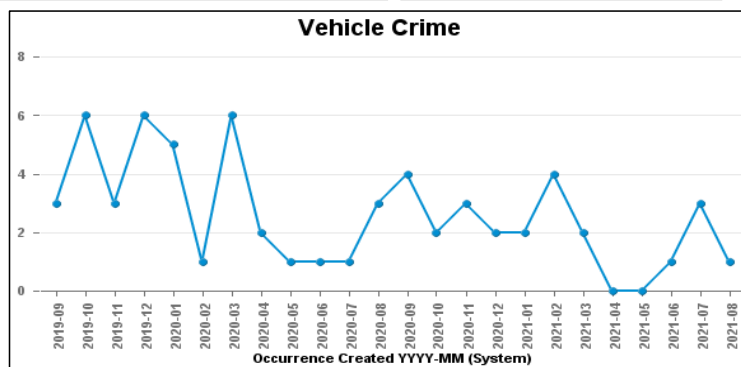

### DESBOROUGH LOATLAND

Crime Group	Current 12 Months	Previous 12 Months	+/- Crime	% Change	Number of Resolved Crimes	Resolution Rate (12 Months)
CRIMINAL DAMAGE & ARSON	56	39	17	43.59%	5	8.93%
DRUG OFFENCES	9	8	1	12.50%	5	55.56%
MISCELLANEOUS CRIMES AGAINST SOCIETY	18	16	2	12.50%	2	11.11%
POSSESSION OF WEAPONS OFFENCES	2	3	-1	-33.33%	1	50.00%
PUBLIC DISORDER	34	50	-16	-32.00%	3	8.82%
ROBBERY	4	3	1	33.33%	1	25.00%
SEXUAL OFFENCES	16	18	-2	-11.11%	2	12.50%
THEFT OFFENCES	91	122	-31	-25.41%	6	6.59%
VIOLENCE AGAINST THE PERSON	228	225	3	1.33%	17	7.46%
<b>Sum:</b>	<b>458</b>	<b>484</b>	<b>-26</b>	<b>-5.37%</b>	<b>42</b>	<b>9.17%</b>

# Crime

■ Crime Count current ■ Crime Count previous