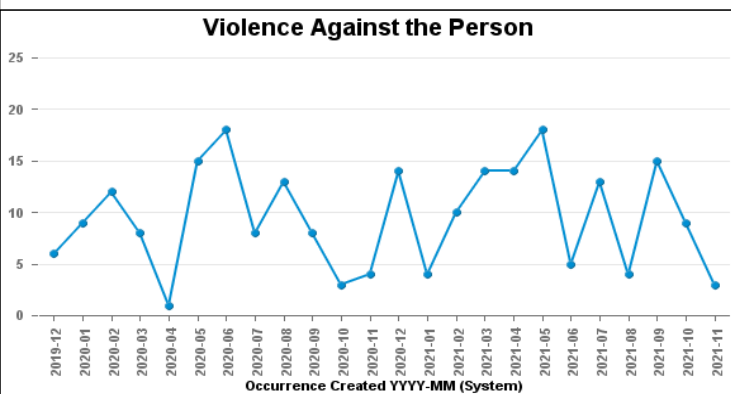

DESBOROUGH ST GILES

Crime Group	Current 12 Months	Previous 12 Months	+/- Crime	% Change	Number of Resolved Crimes	Resolution Rate (12 Months)
CRIMINAL DAMAGE & ARSON	25	32	-7	-21.88%	5	20.00%
DRUG OFFENCES	3	2	1	50.00%	2	66.67%
MISCELLANEOUS CRIMES AGAINST SOCIETY	5	7	-2	-28.57%	1	20.00%
POSSESSION OF WEAPONS OFFENCES	4	2	2	100.00%	1	25.00%
PUBLIC DISORDER	15	12	3	25.00%	1	6.67%
ROBBERY	1	0	1	#DIV/0	0	0.00%
SEXUAL OFFENCES	16	8	8	100.00%	1	6.25%
THEFT OFFENCES	53	57	-4	-7.02%	3	5.66%
VIOLENCE AGAINST THE PERSON	123	105	18	17.14%	10	8.13%
Sum:	245	225	20	8.89%	24	9.80%

Crime

■ Crime Count current ■ Crime Count previous