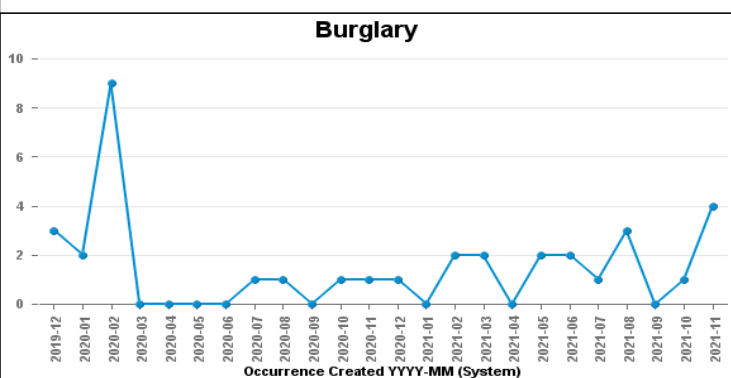

DESBOROUGH ST GILES

Crime Group	Current 12 Months	Previous 12 Months	+/- Crime	% Change	Number of Resolved Crimes	Resolution Rate (12 Months)
CRIMINAL DAMAGE & ARSON	25	32	-7	-21.88%	5	20.00%
DRUG OFFENCES	3	2	1	50.00%	2	66.67%
MISCELLANEOUS CRIMES AGAINST SOCIETY	5	7	-2	-28.57%	1	20.00%
POSSESSION OF WEAPONS OFFENCES	4	2	2	100.00%	1	25.00%
PUBLIC DISORDER	15	12	3	25.00%	1	6.67%
ROBBERY	1	0	1	#DIV/0	0	0.00%
SEXUAL OFFENCES	16	8	8	100.00%	1	6.25%
THEFT OFFENCES	53	57	-4	-7.02%	3	5.66%
VIOLENCE AGAINST THE PERSON	123	105	18	17.14%	10	8.13%
Sum:	245	225	20	8.89%	24	9.80%

Crime

■ Crime Count current ■ Crime Count previous