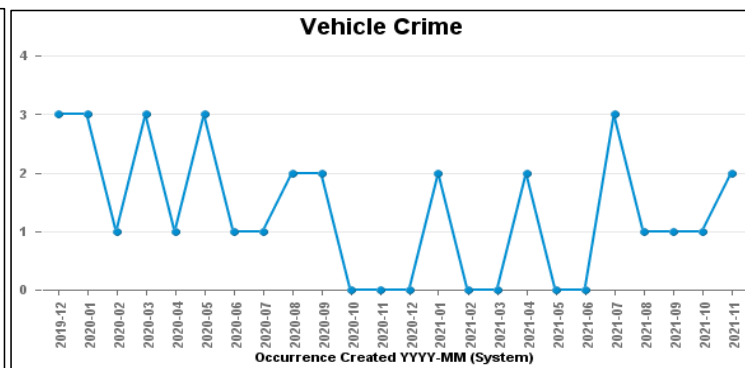

DESBOROUGH ST GILES

Crime Group	Current 12 Months	Previous 12 Months	+/- Crime	% Change	Number of Resolved Crimes	Resolution Rate (12 Months)
CRIMINAL DAMAGE & ARSON	25	32	-7	-21.88%	5	20.00%
DRUG OFFENCES	3	2	1	50.00%	2	66.67%
MISCELLANEOUS CRIMES AGAINST SOCIETY	5	7	-2	-28.57%	1	20.00%
POSSESSION OF WEAPONS OFFENCES	4	2	2	100.00%	1	25.00%
PUBLIC DISORDER	15	12	3	25.00%	1	6.67%
ROBBERY	1	0	1	#DIV/0	0	0.00%
SEXUAL OFFENCES	16	8	8	100.00%	1	6.25%
THEFT OFFENCES	53	57	-4	-7.02%	3	5.66%
VIOLENCE AGAINST THE PERSON	123	105	18	17.14%	10	8.13%
Sum:	245	225	20	8.89%	24	9.80%

Crime

■ Crime Count current ■ Crime Count previous