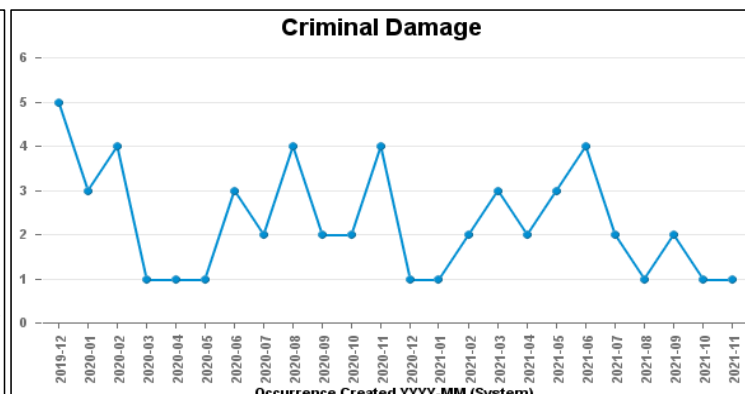

DESBOROUGH ST GILES

Crime Group	Current 12 Months	Previous 12 Months	+/- Crime	% Change	Number of Resolved Crimes	Resolution Rate (12 Months)
CRIMINAL DAMAGE & ARSON	25	32	-7	-21.88%	5	20.00%
DRUG OFFENCES	3	2	1	50.00%	2	66.67%
MISCELLANEOUS CRIMES AGAINST SOCIETY	5	7	-2	-28.57%	1	20.00%
POSSESSION OF WEAPONS OFFENCES	4	2	2	100.00%	1	25.00%
PUBLIC DISORDER	15	12	3	25.00%	1	6.67%
ROBBERY	1	0	1	#DIV/0	0	0.00%
SEXUAL OFFENCES	16	8	8	100.00%	1	6.25%
THEFT OFFENCES	53	57	-4	-7.02%	3	5.66%
VIOLENCE AGAINST THE PERSON	123	105	18	17.14%	10	8.13%
Sum:	245	225	20	8.89%	24	9.80%

Crime

■ Crime Count current ■ Crime Count previous