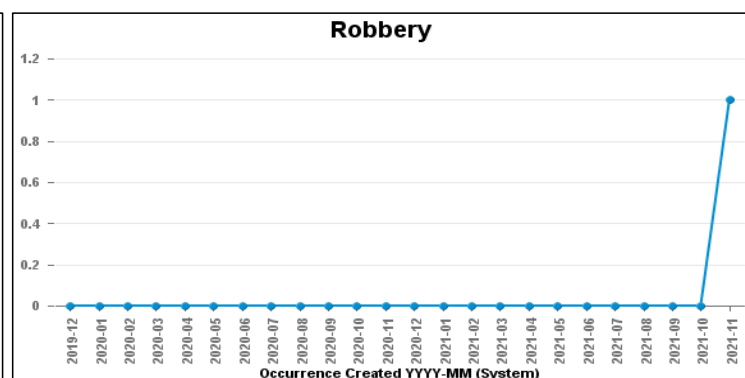

DESBOROUGH ST GILES

Crime Group	Current 12 Months	Previous 12 Months	+/- Crime	% Change	Number of Resolved Crimes	Resolution Rate (12 Months)
CRIMINAL DAMAGE & ARSON	25	32	-7	-21.88%	5	20.00%
DRUG OFFENCES	3	2	1	50.00%	2	66.67%
MISCELLANEOUS CRIMES AGAINST SOCIETY	5	7	-2	-28.57%	1	20.00%
POSSESSION OF WEAPONS OFFENCES	4	2	2	100.00%	1	25.00%
PUBLIC DISORDER	15	12	3	25.00%	1	6.67%
ROBBERY	1	0	1	#DIV/0	0	0.00%
SEXUAL OFFENCES	16	8	8	100.00%	1	6.25%
THEFT OFFENCES	53	57	-4	-7.02%	3	5.66%
VIOLENCE AGAINST THE PERSON	123	105	18	17.14%	10	8.13%
Sum:	245	225	20	8.89%	24	9.80%

Crime

■ Crime Count current ■ Crime Count previous