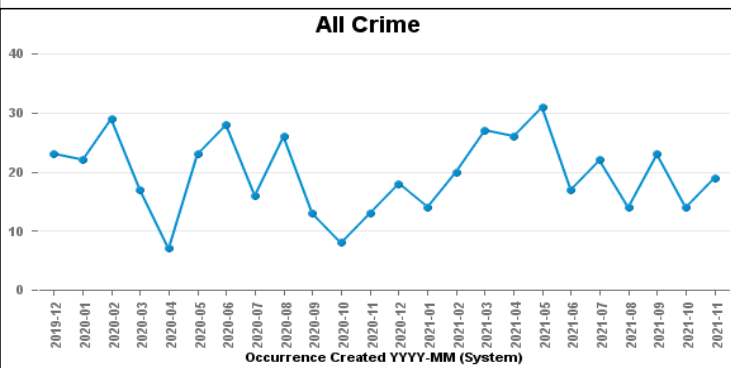

DESBOROUGH ST GILES

Crime Group	Current 12 Months	Previous 12 Months	+/- Crime	% Change	Number of Resolved Crimes	Resolution Rate (12 Months)
CRIMINAL DAMAGE & ARSON	25	32	-7	-21.88%	5	20.00%
DRUG OFFENCES	3	2	1	50.00%	2	66.67%
MISCELLANEOUS CRIMES AGAINST SOCIETY	5	7	-2	-28.57%	1	20.00%
POSSESSION OF WEAPONS OFFENCES	4	2	2	100.00%	1	25.00%
PUBLIC DISORDER	15	12	3	25.00%	1	6.67%
ROBBERY	1	0	1	#DIV/0	0	0.00%
SEXUAL OFFENCES	16	8	8	100.00%	1	6.25%
THEFT OFFENCES	53	57	-4	-7.02%	3	5.66%
VIOLENCE AGAINST THE PERSON	123	105	18	17.14%	10	8.13%
Sum:	245	225	20	8.89%	24	9.80%

Crime

■ Crime Count current ■ Crime Count previous