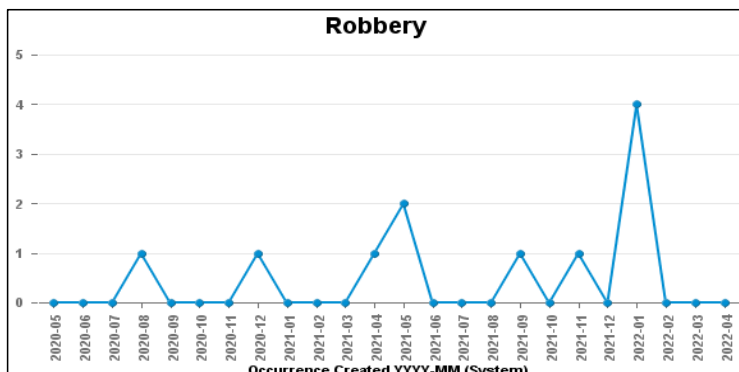

### DESBOROUGH LOATLAND

Crime Group	Current 12 Months	Previous 12 Months	+/- Crime	% Change	Number of Resolved Crimes	Resolution Rate (12 Months)
CRIMINAL DAMAGE & ARSON	55	46	9	19.57%	1	1.82%
DRUG OFFENCES	7	9	-2	-22.22%	7	100.00%
MISCELLANEOUS CRIMES AGAINST SOCIETY	20	11	9	81.82%	0	0.00%
POSSESSION OF WEAPONS OFFENCES	4	3	1	33.33%	1	25.00%
PUBLIC DISORDER	32	44	-12	-27.27%	3	9.38%
ROBBERY	8	3	5	166.67%	0	0.00%
SEXUAL OFFENCES	25	16	9	56.25%	3	12.00%
THEFT OFFENCES	91	94	-3	-3.19%	7	7.69%
VIOLENCE AGAINST THE PERSON	203	246	-43	-17.48%	28	13.79%
<b>Sum:</b>	<b>445</b>	<b>472</b>	<b>-27</b>	<b>-5.72%</b>	<b>50</b>	<b>11.24%</b>

# Crime

■ Crime Count current ■ Crime Count previous