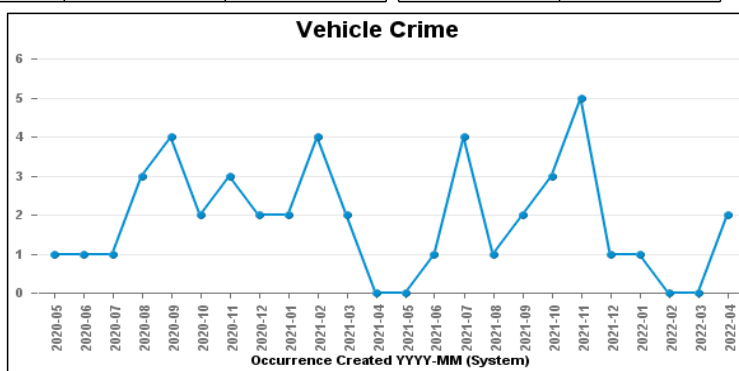

### DESBOROUGH LOATLAND

Crime Group	Current 12 Months	Previous 12 Months	+/- Crime	% Change	Number of Resolved Crimes	Resolution Rate (12 Months)
CRIMINAL DAMAGE & ARSON	55	46	9	19.57%	1	1.82%
DRUG OFFENCES	7	9	-2	-22.22%	7	100.00%
MISCELLANEOUS CRIMES AGAINST SOCIETY	20	11	9	81.82%	0	0.00%
POSSESSION OF WEAPONS OFFENCES	4	3	1	33.33%	1	25.00%
PUBLIC DISORDER	32	44	-12	-27.27%	3	9.38%
ROBBERY	8	3	5	166.67%	0	0.00%
SEXUAL OFFENCES	25	16	9	56.25%	3	12.00%
THEFT OFFENCES	91	94	-3	-3.19%	7	7.69%
VIOLENCE AGAINST THE PERSON	203	246	-43	-17.48%	28	13.79%
<b>Sum:</b>	<b>445</b>	<b>472</b>	<b>-27</b>	<b>-5.72%</b>	<b>50</b>	<b>11.24%</b>

# Crime

■ Crime Count current ■ Crime Count previous