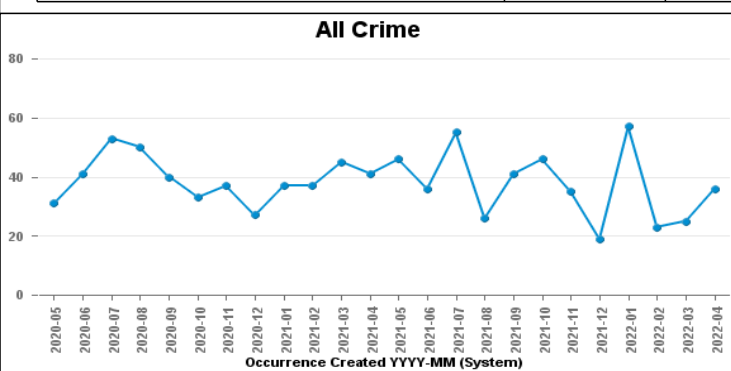

### DESBOROUGH LOATLAND

Crime Group	Current 12 Months	Previous 12 Months	+/- Crime	% Change	Number of Resolved Crimes	Resolution Rate (12 Months)
CRIMINAL DAMAGE & ARSON	55	46	9	19.57%	1	1.82%
DRUG OFFENCES	7	9	-2	-22.22%	7	100.00%
MISCELLANEOUS CRIMES AGAINST SOCIETY	20	11	9	81.82%	0	0.00%
POSSESSION OF WEAPONS OFFENCES	4	3	1	33.33%	1	25.00%
PUBLIC DISORDER	32	44	-12	-27.27%	3	9.38%
ROBBERY	8	3	5	166.67%	0	0.00%
SEXUAL OFFENCES	25	16	9	56.25%	3	12.00%
THEFT OFFENCES	91	94	-3	-3.19%	7	7.69%
VIOLENCE AGAINST THE PERSON	203	246	-43	-17.48%	28	13.79%
<b>Sum:</b>	<b>445</b>	<b>472</b>	<b>-27</b>	<b>-5.72%</b>	<b>50</b>	<b>11.24%</b>

# Crime

■ Crime Count current ■ Crime Count previous