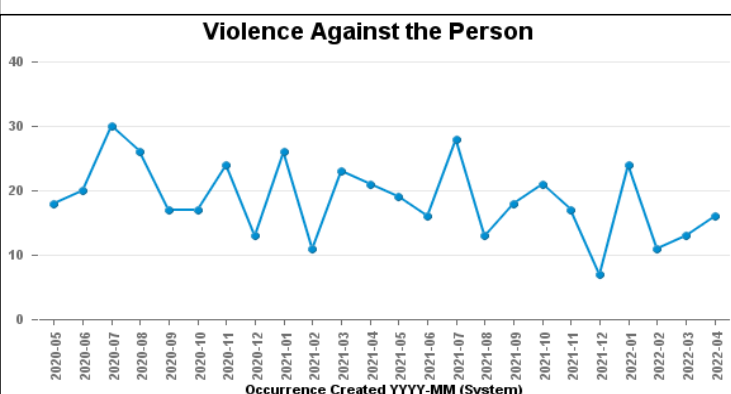

### DESBOROUGH LOATLAND

Crime Group	Current 12 Months	Previous 12 Months	+/- Crime	% Change	Number of Resolved Crimes	Resolution Rate (12 Months)
CRIMINAL DAMAGE & ARSON	55	46	9	19.57%	1	1.82%
DRUG OFFENCES	7	9	-2	-22.22%	7	100.00%
MISCELLANEOUS CRIMES AGAINST SOCIETY	20	11	9	81.82%	0	0.00%
POSSESSION OF WEAPONS OFFENCES	4	3	1	33.33%	1	25.00%
PUBLIC DISORDER	32	44	-12	-27.27%	3	9.38%
ROBBERY	8	3	5	166.67%	0	0.00%
SEXUAL OFFENCES	25	16	9	56.25%	3	12.00%
THEFT OFFENCES	91	94	-3	-3.19%	7	7.69%
VIOLENCE AGAINST THE PERSON	203	246	-43	-17.48%	28	13.79%
<b>Sum:</b>	<b>445</b>	<b>472</b>	<b>-27</b>	<b>-5.72%</b>	<b>50</b>	<b>11.24%</b>

# Crime

■ Crime Count current ■ Crime Count previous