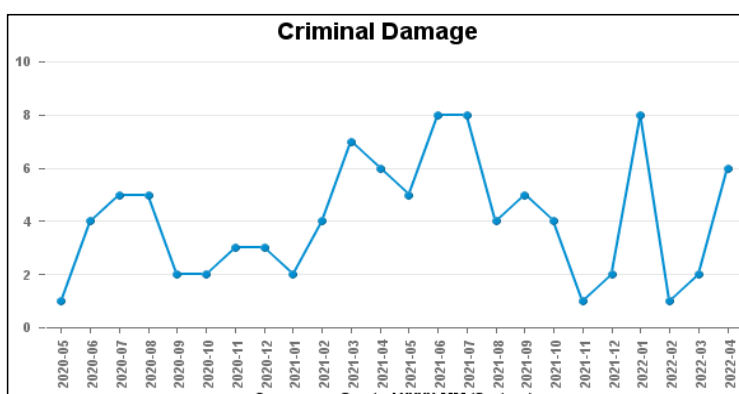

### DESBOROUGH LOATLAND

Crime Group	Current 12 Months	Previous 12 Months	+/- Crime	% Change	Number of Resolved Crimes	Resolution Rate (12 Months)
CRIMINAL DAMAGE & ARSON	55	46	9	19.57%	1	1.82%
DRUG OFFENCES	7	9	-2	-22.22%	7	100.00%
MISCELLANEOUS CRIMES AGAINST SOCIETY	20	11	9	81.82%	0	0.00%
POSSESSION OF WEAPONS OFFENCES	4	3	1	33.33%	1	25.00%
PUBLIC DISORDER	32	44	-12	-27.27%	3	9.38%
ROBBERY	8	3	5	166.67%	0	0.00%
SEXUAL OFFENCES	25	16	9	56.25%	3	12.00%
THEFT OFFENCES	91	94	-3	-3.19%	7	7.69%
VIOLENCE AGAINST THE PERSON	203	246	-43	-17.48%	28	13.79%
<b>Sum:</b>	<b>445</b>	<b>472</b>	<b>-27</b>	<b>-5.72%</b>	<b>50</b>	<b>11.24%</b>

# Crime

■ Crime Count current ■ Crime Count previous