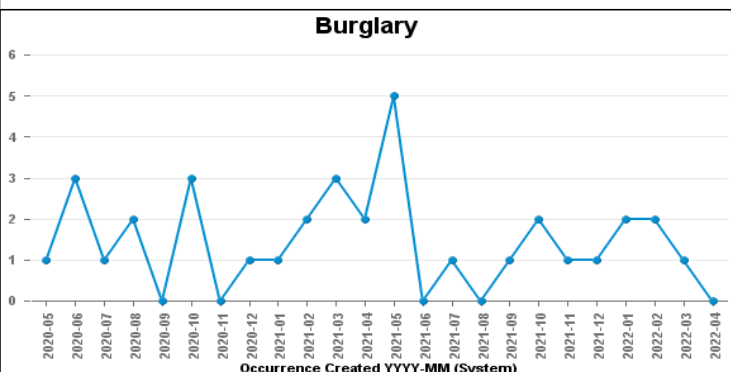

### DESBOROUGH LOATLAND

Crime Group	Current 12 Months	Previous 12 Months	+/- Crime	% Change	Number of Resolved Crimes	Resolution Rate (12 Months)
CRIMINAL DAMAGE & ARSON	55	46	9	19.57%	1	1.82%
DRUG OFFENCES	7	9	-2	-22.22%	7	100.00%
MISCELLANEOUS CRIMES AGAINST SOCIETY	20	11	9	81.82%	0	0.00%
POSSESSION OF WEAPONS OFFENCES	4	3	1	33.33%	1	25.00%
PUBLIC DISORDER	32	44	-12	-27.27%	3	9.38%
ROBBERY	8	3	5	166.67%	0	0.00%
SEXUAL OFFENCES	25	16	9	56.25%	3	12.00%
THEFT OFFENCES	91	94	-3	-3.19%	7	7.69%
VIOLENCE AGAINST THE PERSON	203	246	-43	-17.48%	28	13.79%
<b>Sum:</b>	<b>445</b>	<b>472</b>	<b>-27</b>	<b>-5.72%</b>	<b>50</b>	<b>11.24%</b>

# Crime

■ Crime Count current ■ Crime Count previous