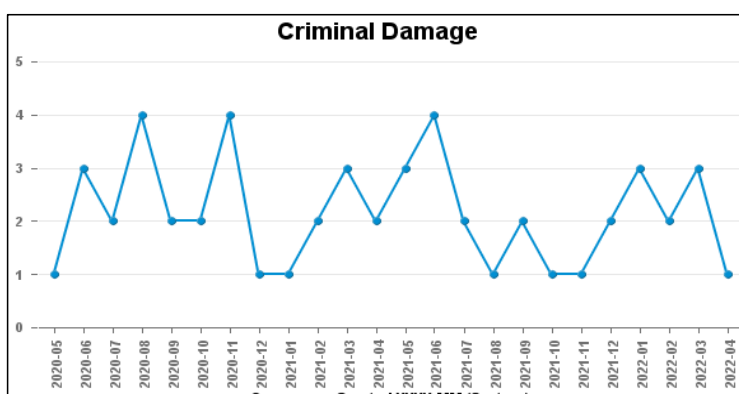

DESBOROUGH ST GILES

Crime Group	Current 12 Months	Previous 12 Months	+/- Crime	% Change	Number of Resolved Crimes	Resolution Rate (12 Months)
CRIMINAL DAMAGE & ARSON	26	28	-2	-7.14%	3	11.54%
DRUG OFFENCES	5	3	2	66.67%	3	60.00%
MISCELLANEOUS CRIMES AGAINST SOCIETY	4	6	-2	-33.33%	2	50.00%
POSSESSION OF WEAPONS OFFENCES	4	2	2	100.00%	0	0.00%
PUBLIC DISORDER	10	17	-7	-41.18%	1	10.00%
ROBBERY	1	0	1	#DIV/0	0	0.00%
SEXUAL OFFENCES	13	8	5	62.50%	1	7.69%
THEFT OFFENCES	52	43	9	20.93%	3	5.77%
VIOLENCE AGAINST THE PERSON	98	125	-27	-21.60%	16	16.33%
Sum:	213	232	-19	-8.19%	29	13.62%

Crime

■ Crime Count current ■ Crime Count previous