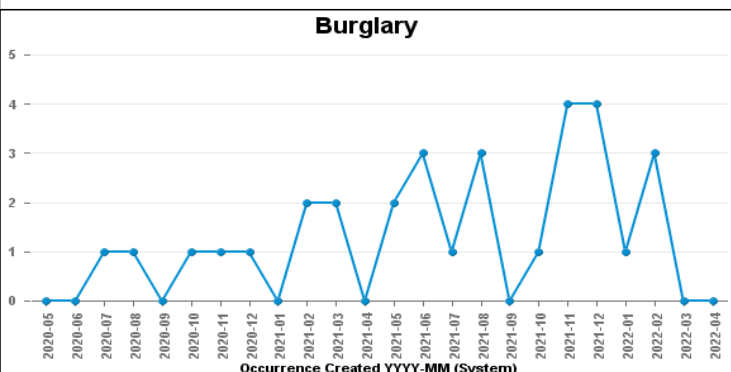

DESBOROUGH ST GILES

Crime Group	Current 12 Months	Previous 12 Months	+/- Crime	% Change	Number of Resolved Crimes	Resolution Rate (12 Months)
CRIMINAL DAMAGE & ARSON	26	28	-2	-7.14%	3	11.54%
DRUG OFFENCES	5	3	2	66.67%	3	60.00%
MISCELLANEOUS CRIMES AGAINST SOCIETY	4	6	-2	-33.33%	2	50.00%
POSSESSION OF WEAPONS OFFENCES	4	2	2	100.00%	0	0.00%
PUBLIC DISORDER	10	17	-7	-41.18%	1	10.00%
ROBBERY	1	0	1	#DIV/0	0	0.00%
SEXUAL OFFENCES	13	8	5	62.50%	1	7.69%
THEFT OFFENCES	52	43	9	20.93%	3	5.77%
VIOLENCE AGAINST THE PERSON	98	125	-27	-21.60%	16	16.33%
Sum:	213	232	-19	-8.19%	29	13.62%

Crime

■ Crime Count current ■ Crime Count previous