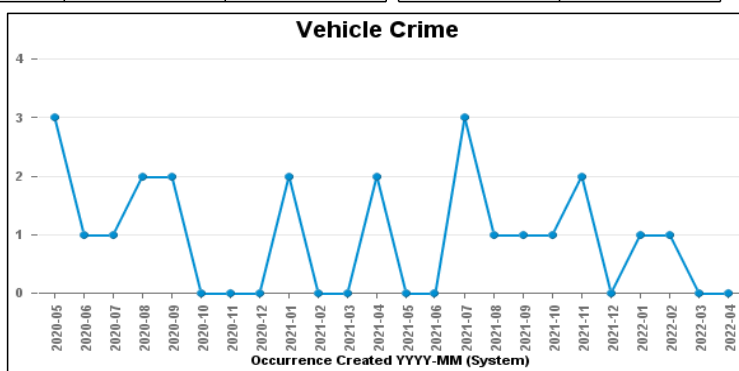

DESBOROUGH ST GILES

Crime Group	Current 12 Months	Previous 12 Months	+/- Crime	% Change	Number of Resolved Crimes	Resolution Rate (12 Months)
CRIMINAL DAMAGE & ARSON	26	28	-2	-7.14%	3	11.54%
DRUG OFFENCES	5	3	2	66.67%	3	60.00%
MISCELLANEOUS CRIMES AGAINST SOCIETY	4	6	-2	-33.33%	2	50.00%
POSSESSION OF WEAPONS OFFENCES	4	2	2	100.00%	0	0.00%
PUBLIC DISORDER	10	17	-7	-41.18%	1	10.00%
ROBBERY	1	0	1	#DIV/0	0	0.00%
SEXUAL OFFENCES	13	8	5	62.50%	1	7.69%
THEFT OFFENCES	52	43	9	20.93%	3	5.77%
VIOLENCE AGAINST THE PERSON	98	125	-27	-21.60%	16	16.33%
Sum:	213	232	-19	-8.19%	29	13.62%

Crime

■ Crime Count current ■ Crime Count previous