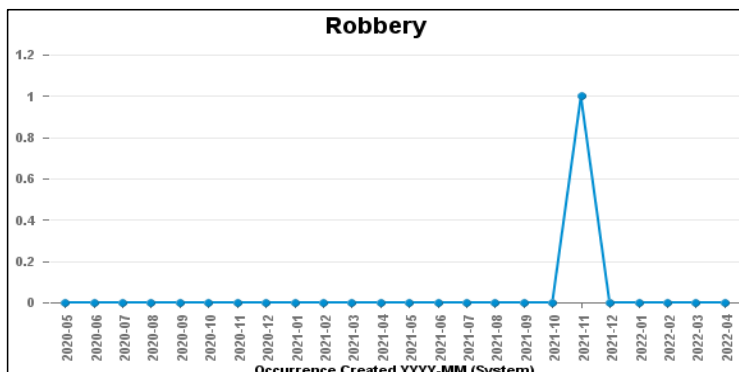

DESBOROUGH ST GILES

Crime Group	Current 12 Months	Previous 12 Months	+/- Crime	% Change	Number of Resolved Crimes	Resolution Rate (12 Months)
CRIMINAL DAMAGE & ARSON	26	28	-2	-7.14%	3	11.54%
DRUG OFFENCES	5	3	2	66.67%	3	60.00%
MISCELLANEOUS CRIMES AGAINST SOCIETY	4	6	-2	-33.33%	2	50.00%
POSSESSION OF WEAPONS OFFENCES	4	2	2	100.00%	0	0.00%
PUBLIC DISORDER	10	17	-7	-41.18%	1	10.00%
ROBBERY	1	0	1	#DIV/0	0	0.00%
SEXUAL OFFENCES	13	8	5	62.50%	1	7.69%
THEFT OFFENCES	52	43	9	20.93%	3	5.77%
VIOLENCE AGAINST THE PERSON	98	125	-27	-21.60%	16	16.33%
Sum:	213	232	-19	-8.19%	29	13.62%

Crime

■ Crime Count current ■ Crime Count previous