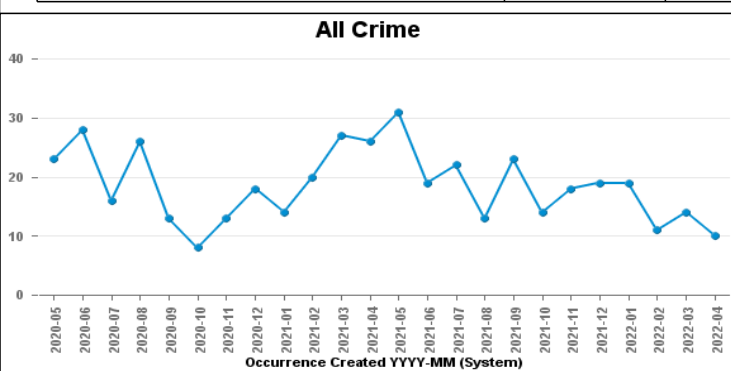

DESBOROUGH ST GILES

Crime Group	Current 12 Months	Previous 12 Months	+/- Crime	% Change	Number of Resolved Crimes	Resolution Rate (12 Months)
CRIMINAL DAMAGE & ARSON	26	28	-2	-7.14%	3	11.54%
DRUG OFFENCES	5	3	2	66.67%	3	60.00%
MISCELLANEOUS CRIMES AGAINST SOCIETY	4	6	-2	-33.33%	2	50.00%
POSSESSION OF WEAPONS OFFENCES	4	2	2	100.00%	0	0.00%
PUBLIC DISORDER	10	17	-7	-41.18%	1	10.00%
ROBBERY	1	0	1	#DIV/0	0	0.00%
SEXUAL OFFENCES	13	8	5	62.50%	1	7.69%
THEFT OFFENCES	52	43	9	20.93%	3	5.77%
VIOLENCE AGAINST THE PERSON	98	125	-27	-21.60%	16	16.33%
Sum:	213	232	-19	-8.19%	29	13.62%

Crime

■ Crime Count current ■ Crime Count previous