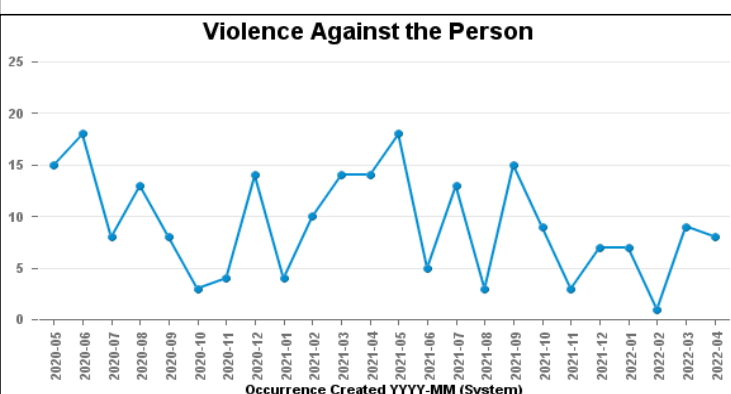

DESBOROUGH ST GILES

Crime Group	Current 12 Months	Previous 12 Months	+/- Crime	% Change	Number of Resolved Crimes	Resolution Rate (12 Months)
CRIMINAL DAMAGE & ARSON	26	28	-2	-7.14%	3	11.54%
DRUG OFFENCES	5	3	2	66.67%	3	60.00%
MISCELLANEOUS CRIMES AGAINST SOCIETY	4	6	-2	-33.33%	2	50.00%
POSSESSION OF WEAPONS OFFENCES	4	2	2	100.00%	0	0.00%
PUBLIC DISORDER	10	17	-7	-41.18%	1	10.00%
ROBBERY	1	0	1	#DIV/0	0	0.00%
SEXUAL OFFENCES	13	8	5	62.50%	1	7.69%
THEFT OFFENCES	52	43	9	20.93%	3	5.77%
VIOLENCE AGAINST THE PERSON	98	125	-27	-21.60%	16	16.33%
Sum:	213	232	-19	-8.19%	29	13.62%

Crime

■ Crime Count current ■ Crime Count previous