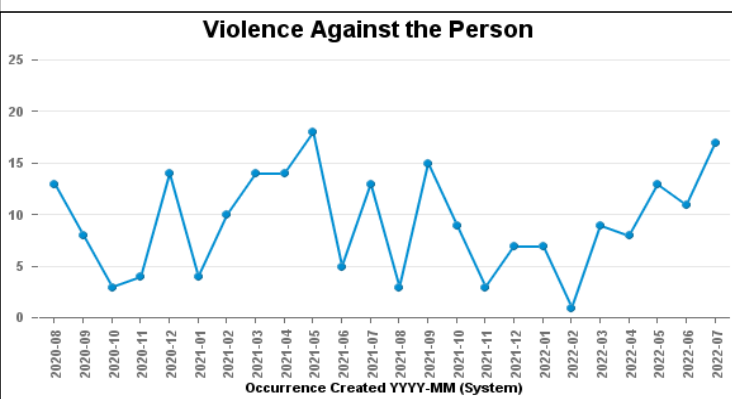

DESBOROUGH ST GILES

Crime Group	Current 12 Months	Previous 12 Months	+/- Crime	% Change	Number of Resolved Crimes	Resolution Rate (12 Months)
CRIMINAL DAMAGE & ARSON	25	32	-7	-21.88%	2	8.00%
DRUG OFFENCES	4	3	1	33.33%	2	50.00%
MISCELLANEOUS CRIMES AGAINST SOCIETY	4	7	-3	-42.86%	2	50.00%
POSSESSION OF WEAPONS OFFENCES	2	4	-2	-50.00%	0	0.00%
PUBLIC DISORDER	12	15	-3	-20.00%	0	0.00%
ROBBERY	1	0	1	#DIV/0	0	0.00%
SEXUAL OFFENCES	10	11	-1	-9.09%	1	10.00%
THEFT OFFENCES	50	45	5	11.11%	2	4.00%
VIOLENCE AGAINST THE PERSON	103	120	-17	-14.17%	17	16.50%
Sum:	211	237	-26	-10.97%	26	12.32%

Crime

■ Crime Count current ■ Crime Count previous