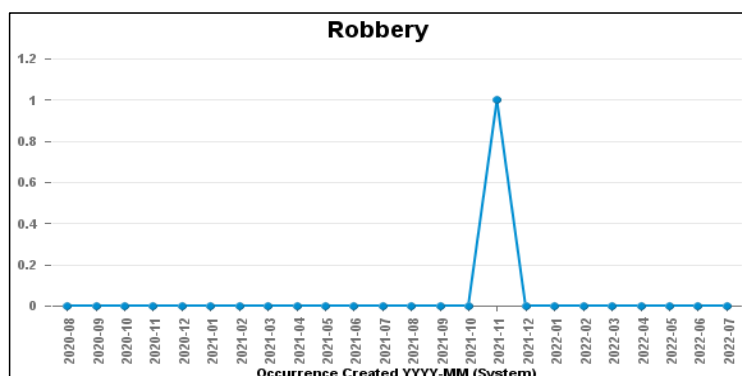

DESBOROUGH ST GILES

Crime Group	Current 12 Months	Previous 12 Months	+/- Crime	% Change	Number of Resolved Crimes	Resolution Rate (12 Months)
CRIMINAL DAMAGE & ARSON	25	32	-7	-21.88%	2	8.00%
DRUG OFFENCES	4	3	1	33.33%	2	50.00%
MISCELLANEOUS CRIMES AGAINST SOCIETY	4	7	-3	-42.86%	2	50.00%
POSSESSION OF WEAPONS OFFENCES	2	4	-2	-50.00%	0	0.00%
PUBLIC DISORDER	12	15	-3	-20.00%	0	0.00%
ROBBERY	1	0	1	#DIV/0	0	0.00%
SEXUAL OFFENCES	10	11	-1	-9.09%	1	10.00%
THEFT OFFENCES	50	45	5	11.11%	2	4.00%
VIOLENCE AGAINST THE PERSON	103	120	-17	-14.17%	17	16.50%
Sum:	211	237	-26	-10.97%	26	12.32%

Crime

■ Crime Count current ■ Crime Count previous