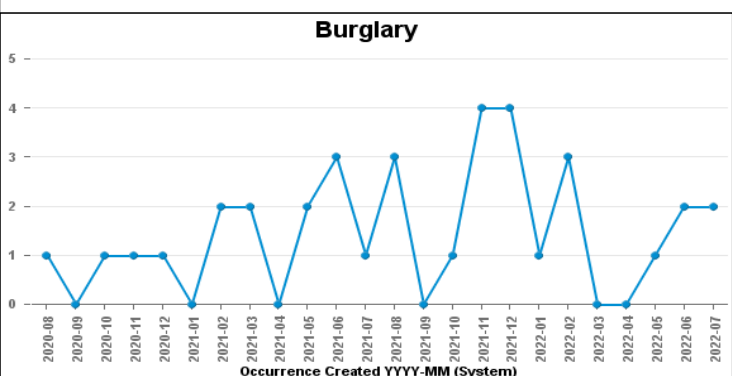

DESBOROUGH ST GILES

Crime Group	Current 12 Months	Previous 12 Months	+/- Crime	% Change	Number of Resolved Crimes	Resolution Rate (12 Months)
CRIMINAL DAMAGE & ARSON	25	32	-7	-21.88%	2	8.00%
DRUG OFFENCES	4	3	1	33.33%	2	50.00%
MISCELLANEOUS CRIMES AGAINST SOCIETY	4	7	-3	-42.86%	2	50.00%
POSSESSION OF WEAPONS OFFENCES	2	4	-2	-50.00%	0	0.00%
PUBLIC DISORDER	12	15	-3	-20.00%	0	0.00%
ROBBERY	1	0	1	#DIV/0	0	0.00%
SEXUAL OFFENCES	10	11	-1	-9.09%	1	10.00%
THEFT OFFENCES	50	45	5	11.11%	2	4.00%
VIOLENCE AGAINST THE PERSON	103	120	-17	-14.17%	17	16.50%
Sum:	211	237	-26	-10.97%	26	12.32%

Crime

■ Crime Count current ■ Crime Count previous