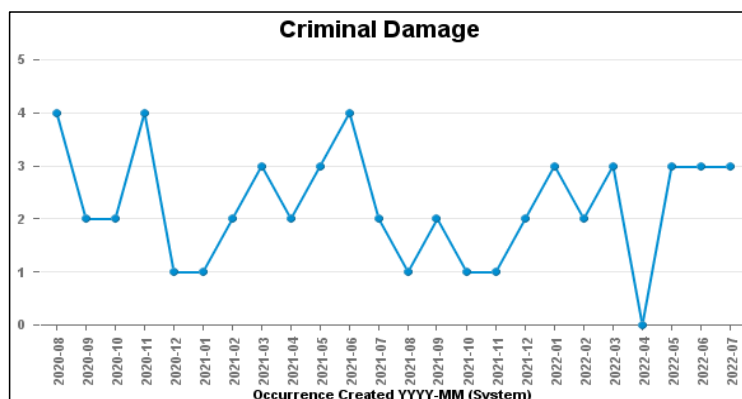

DESBOROUGH ST GILES

Crime Group	Current 12 Months	Previous 12 Months	+/- Crime	% Change	Number of Resolved Crimes	Resolution Rate (12 Months)
CRIMINAL DAMAGE & ARSON	25	32	-7	-21.88%	2	8.00%
DRUG OFFENCES	4	3	1	33.33%	2	50.00%
MISCELLANEOUS CRIMES AGAINST SOCIETY	4	7	-3	-42.86%	2	50.00%
POSSESSION OF WEAPONS OFFENCES	2	4	-2	-50.00%	0	0.00%
PUBLIC DISORDER	12	15	-3	-20.00%	0	0.00%
ROBBERY	1	0	1	#DIV/0	0	0.00%
SEXUAL OFFENCES	10	11	-1	-9.09%	1	10.00%
THEFT OFFENCES	50	45	5	11.11%	2	4.00%
VIOLENCE AGAINST THE PERSON	103	120	-17	-14.17%	17	16.50%
Sum:	211	237	-26	-10.97%	26	12.32%

Crime

■ Crime Count current ■ Crime Count previous