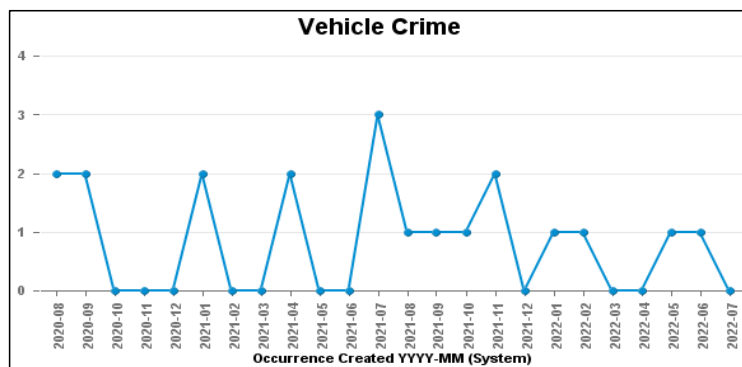

DESBOROUGH ST GILES

Crime Group	Current 12 Months	Previous 12 Months	+/- Crime	% Change	Number of Resolved Crimes	Resolution Rate (12 Months)
CRIMINAL DAMAGE & ARSON	25	32	-7	-21.88%	2	8.00%
DRUG OFFENCES	4	3	1	33.33%	2	50.00%
MISCELLANEOUS CRIMES AGAINST SOCIETY	4	7	-3	-42.86%	2	50.00%
POSSESSION OF WEAPONS OFFENCES	2	4	-2	-50.00%	0	0.00%
PUBLIC DISORDER	12	15	-3	-20.00%	0	0.00%
ROBBERY	1	0	1	#DIV/0	0	0.00%
SEXUAL OFFENCES	10	11	-1	-9.09%	1	10.00%
THEFT OFFENCES	50	45	5	11.11%	2	4.00%
VIOLENCE AGAINST THE PERSON	103	120	-17	-14.17%	17	16.50%
Sum:	211	237	-26	-10.97%	26	12.32%

Crime

■ Crime Count current ■ Crime Count previous