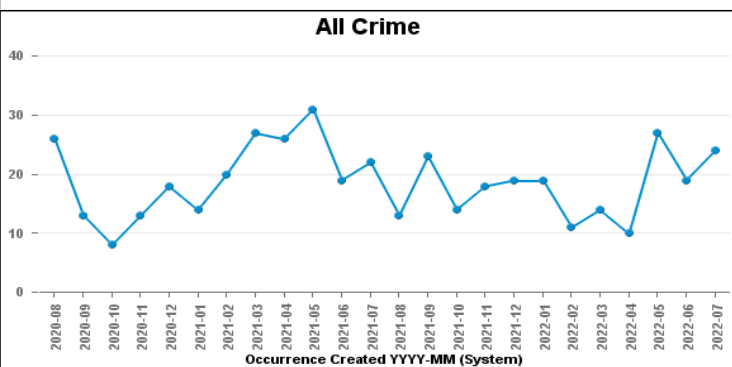

DESBOROUGH ST GILES

Crime Group	Current 12 Months	Previous 12 Months	+/- Crime	% Change	Number of Resolved Crimes	Resolution Rate (12 Months)
CRIMINAL DAMAGE & ARSON	25	32	-7	-21.88%	2	8.00%
DRUG OFFENCES	4	3	1	33.33%	2	50.00%
MISCELLANEOUS CRIMES AGAINST SOCIETY	4	7	-3	-42.86%	2	50.00%
POSSESSION OF WEAPONS OFFENCES	2	4	-2	-50.00%	0	0.00%
PUBLIC DISORDER	12	15	-3	-20.00%	0	0.00%
ROBBERY	1	0	1	#DIV/0	0	0.00%
SEXUAL OFFENCES	10	11	-1	-9.09%	1	10.00%
THEFT OFFENCES	50	45	5	11.11%	2	4.00%
VIOLENCE AGAINST THE PERSON	103	120	-17	-14.17%	17	16.50%
Sum:	211	237	-26	-10.97%	26	12.32%

Crime

■ Crime Count current ■ Crime Count previous