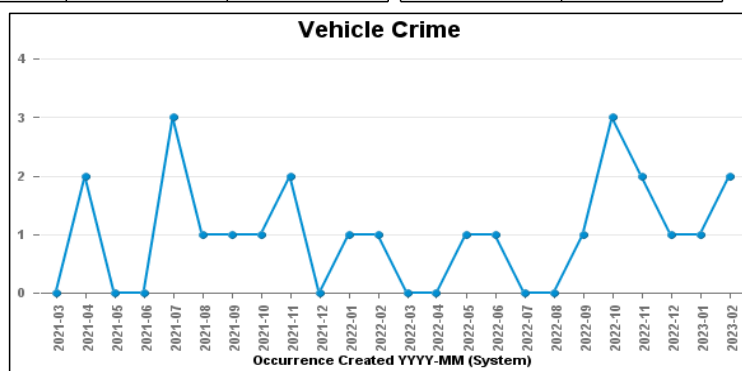

DESBOROUGH ST GILES

Crime Group	Current 12 Months	Previous 12 Months	+/- Crime	% Change	Number of Resolved Crimes	Resolution Rate (12 Months)
CRIMINAL DAMAGE & ARSON	24	27	-3	-11.11%	3	12.50%
DRUG OFFENCES	2	5	-3	-60.00%	5	250.00%
MISCELLANEOUS CRIMES AGAINST SOCIETY	5	6	-1	-16.67%	1	20.00%
POSSESSION OF WEAPONS OFFENCES	4	5	-1	-20.00%	0	0.00%
PUBLIC DISORDER	9	15	-6	-40.00%	0	0.00%
ROBBERY	1	1	0	0.00%	0	0.00%
SEXUAL OFFENCES	11	16	-5	-31.25%	2	18.18%
THEFT OFFENCES	43	58	-15	-25.86%	3	6.98%
VIOLENCE AGAINST THE PERSON	134	110	24	21.82%	22	16.42%
Sum:	233	243	-10	-4.12%	36	15.45%

Crime

■ Crime Count current ■ Crime Count previous