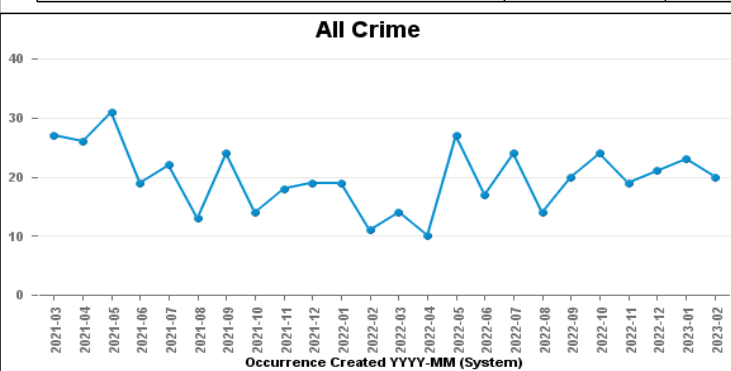

DESBOROUGH ST GILES

Crime Group	Current 12 Months	Previous 12 Months	+/- Crime	% Change	Number of Resolved Crimes	Resolution Rate (12 Months)
CRIMINAL DAMAGE & ARSON	24	27	-3	-11.11%	3	12.50%
DRUG OFFENCES	2	5	-3	-60.00%	5	250.00%
MISCELLANEOUS CRIMES AGAINST SOCIETY	5	6	-1	-16.67%	1	20.00%
POSSESSION OF WEAPONS OFFENCES	4	5	-1	-20.00%	0	0.00%
PUBLIC DISORDER	9	15	-6	-40.00%	0	0.00%
ROBBERY	1	1	0	0.00%	0	0.00%
SEXUAL OFFENCES	11	16	-5	-31.25%	2	18.18%
THEFT OFFENCES	43	58	-15	-25.86%	3	6.98%
VIOLENCE AGAINST THE PERSON	134	110	24	21.82%	22	16.42%
Sum:	233	243	-10	-4.12%	36	15.45%

Crime

■ Crime Count current ■ Crime Count previous