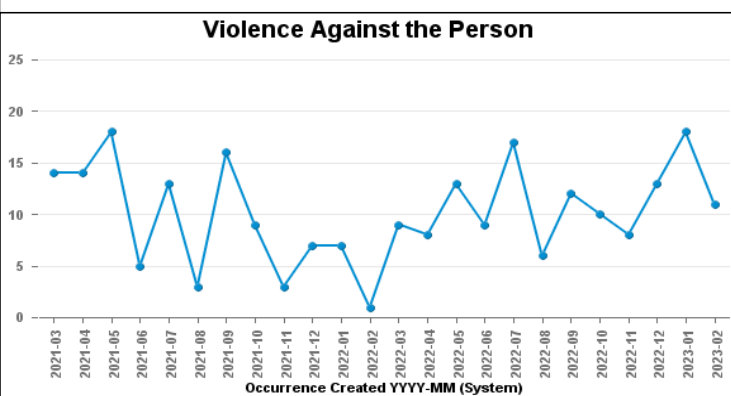

DESBOROUGH ST GILES

Crime Group	Current 12 Months	Previous 12 Months	+/- Crime	% Change	Number of Resolved Crimes	Resolution Rate (12 Months)
CRIMINAL DAMAGE & ARSON	24	27	-3	-11.11%	3	12.50%
DRUG OFFENCES	2	5	-3	-60.00%	5	250.00%
MISCELLANEOUS CRIMES AGAINST SOCIETY	5	6	-1	-16.67%	1	20.00%
POSSESSION OF WEAPONS OFFENCES	4	5	-1	-20.00%	0	0.00%
PUBLIC DISORDER	9	15	-6	-40.00%	0	0.00%
ROBBERY	1	1	0	0.00%	0	0.00%
SEXUAL OFFENCES	11	16	-5	-31.25%	2	18.18%
THEFT OFFENCES	43	58	-15	-25.86%	3	6.98%
VIOLENCE AGAINST THE PERSON	134	110	24	21.82%	22	16.42%
Sum:	233	243	-10	-4.12%	36	15.45%

Crime

■ Crime Count current ■ Crime Count previous