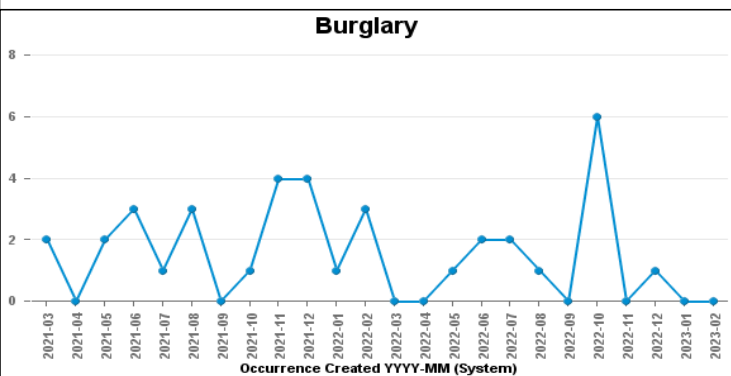

DESBOROUGH ST GILES

Crime Group	Current 12 Months	Previous 12 Months	+/- Crime	% Change	Number of Resolved Crimes	Resolution Rate (12 Months)
CRIMINAL DAMAGE & ARSON	24	27	-3	-11.11%	3	12.50%
DRUG OFFENCES	2	5	-3	-60.00%	5	250.00%
MISCELLANEOUS CRIMES AGAINST SOCIETY	5	6	-1	-16.67%	1	20.00%
POSSESSION OF WEAPONS OFFENCES	4	5	-1	-20.00%	0	0.00%
PUBLIC DISORDER	9	15	-6	-40.00%	0	0.00%
ROBBERY	1	1	0	0.00%	0	0.00%
SEXUAL OFFENCES	11	16	-5	-31.25%	2	18.18%
THEFT OFFENCES	43	58	-15	-25.86%	3	6.98%
VIOLENCE AGAINST THE PERSON	134	110	24	21.82%	22	16.42%
Sum:	233	243	-10	-4.12%	36	15.45%

Crime

■ Crime Count current ■ Crime Count previous