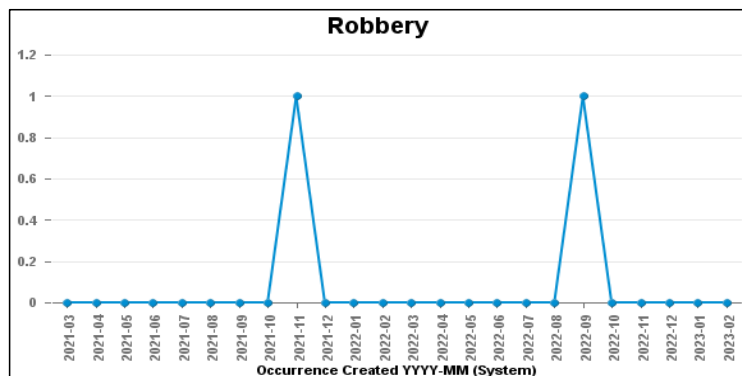

DESBOROUGH ST GILES

Crime Group	Current 12 Months	Previous 12 Months	+/- Crime	% Change	Number of Resolved Crimes	Resolution Rate (12 Months)
CRIMINAL DAMAGE & ARSON	24	27	-3	-11.11%	3	12.50%
DRUG OFFENCES	2	5	-3	-60.00%	5	250.00%
MISCELLANEOUS CRIMES AGAINST SOCIETY	5	6	-1	-16.67%	1	20.00%
POSSESSION OF WEAPONS OFFENCES	4	5	-1	-20.00%	0	0.00%
PUBLIC DISORDER	9	15	-6	-40.00%	0	0.00%
ROBBERY	1	1	0	0.00%	0	0.00%
SEXUAL OFFENCES	11	16	-5	-31.25%	2	18.18%
THEFT OFFENCES	43	58	-15	-25.86%	3	6.98%
VIOLENCE AGAINST THE PERSON	134	110	24	21.82%	22	16.42%
Sum:	233	243	-10	-4.12%	36	15.45%

Crime

■ Crime Count current ■ Crime Count previous