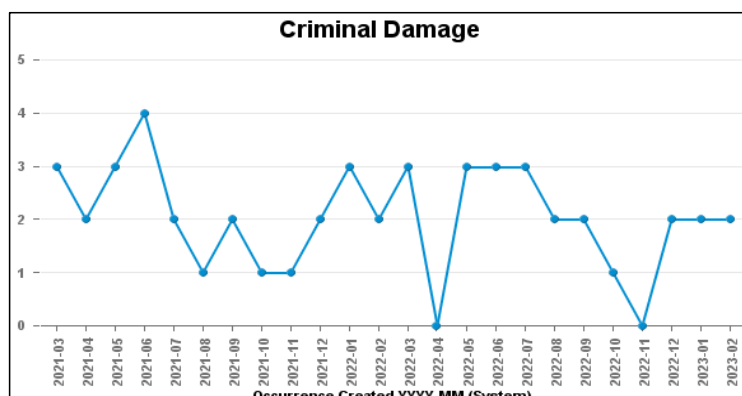

DESBOROUGH ST GILES

Crime Group	Current 12 Months	Previous 12 Months	+/- Crime	% Change	Number of Resolved Crimes	Resolution Rate (12 Months)
CRIMINAL DAMAGE & ARSON	24	27	-3	-11.11%	3	12.50%
DRUG OFFENCES	2	5	-3	-60.00%	5	250.00%
MISCELLANEOUS CRIMES AGAINST SOCIETY	5	6	-1	-16.67%	1	20.00%
POSSESSION OF WEAPONS OFFENCES	4	5	-1	-20.00%	0	0.00%
PUBLIC DISORDER	9	15	-6	-40.00%	0	0.00%
ROBBERY	1	1	0	0.00%	0	0.00%
SEXUAL OFFENCES	11	16	-5	-31.25%	2	18.18%
THEFT OFFENCES	43	58	-15	-25.86%	3	6.98%
VIOLENCE AGAINST THE PERSON	134	110	24	21.82%	22	16.42%
Sum:	233	243	-10	-4.12%	36	15.45%

Crime

■ Crime Count current ■ Crime Count previous