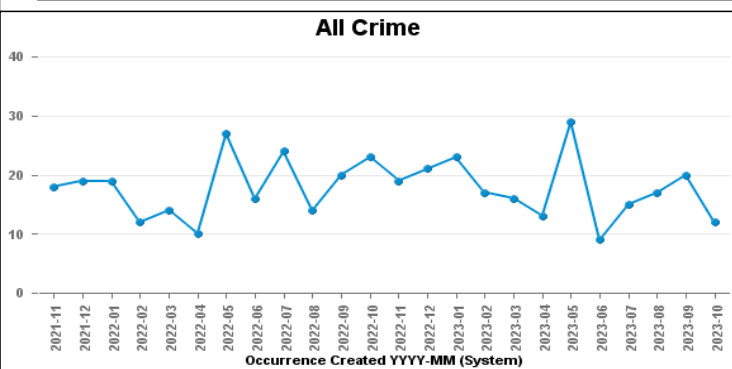

DESBOROUGH ST GILES

Crime Group	Current 12 Months	Previous 12 Months	+/- Crime	% Change	Number of Resolved Crimes	Resolution Rate (12 Months)
CRIMINAL DAMAGE & ARSON	25	26	-1	-3.85%	7	28.00%
DRUG OFFENCES	2	4	-2	-50.00%	6	300.00%
MISCELLANEOUS CRIMES AGAINST SOCIETY	5	7	-2	-28.57%	0	0.00%
POSSESSION OF WEAPONS OFFENCES	4	3	1	33.33%	0	0.00%
PUBLIC DISORDER	15	11	4	36.36%	0	0.00%
ROBBERY	1	2	-1	-50.00%	0	0.00%
SEXUAL OFFENCES	10	10	0	0.00%	4	40.00%
THEFT OFFENCES	45	51	-6	-11.76%	3	6.67%
VIOLENCE AGAINST THE PERSON	104	102	2	1.96%	12	11.54%
Sum:	211	216	-5	-2.31%	32	15.17%

Crime

■ Crime Count current ■ Crime Count previous