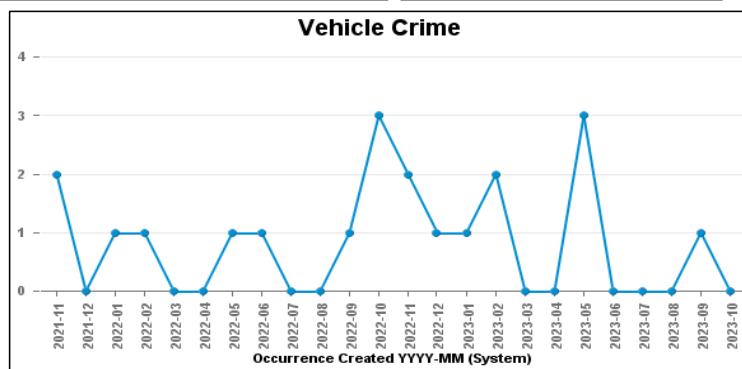

DESBOROUGH ST GILES

Crime Group	Current 12 Months	Previous 12 Months	+/- Crime	% Change	Number of Resolved Crimes	Resolution Rate (12 Months)
CRIMINAL DAMAGE & ARSON	25	26	-1	-3.85%	7	28.00%
DRUG OFFENCES	2	4	-2	-50.00%	6	300.00%
MISCELLANEOUS CRIMES AGAINST SOCIETY	5	7	-2	-28.57%	0	0.00%
POSSESSION OF WEAPONS OFFENCES	4	3	1	33.33%	0	0.00%
PUBLIC DISORDER	15	11	4	36.36%	0	0.00%
ROBBERY	1	2	-1	-50.00%	0	0.00%
SEXUAL OFFENCES	10	10	0	0.00%	4	40.00%
THEFT OFFENCES	45	51	-6	-11.76%	3	6.67%
VIOLENCE AGAINST THE PERSON	104	102	2	1.96%	12	11.54%
Sum:	211	216	-5	-2.31%	32	15.17%

Crime

■ Crime Count current ■ Crime Count previous