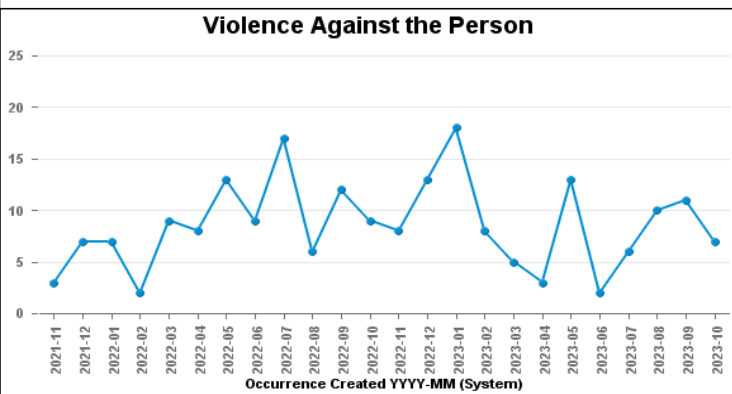

DESBOROUGH ST GILES

Crime Group	Current 12 Months	Previous 12 Months	+/- Crime	% Change	Number of Resolved Crimes	Resolution Rate (12 Months)
CRIMINAL DAMAGE & ARSON	25	26	-1	-3.85%	7	28.00%
DRUG OFFENCES	2	4	-2	-50.00%	6	300.00%
MISCELLANEOUS CRIMES AGAINST SOCIETY	5	7	-2	-28.57%	0	0.00%
POSSESSION OF WEAPONS OFFENCES	4	3	1	33.33%	0	0.00%
PUBLIC DISORDER	15	11	4	36.36%	0	0.00%
ROBBERY	1	2	-1	-50.00%	0	0.00%
SEXUAL OFFENCES	10	10	0	0.00%	4	40.00%
THEFT OFFENCES	45	51	-6	-11.76%	3	6.67%
VIOLENCE AGAINST THE PERSON	104	102	2	1.96%	12	11.54%
Sum:	211	216	-5	-2.31%	32	15.17%

Crime

■ Crime Count current ■ Crime Count previous