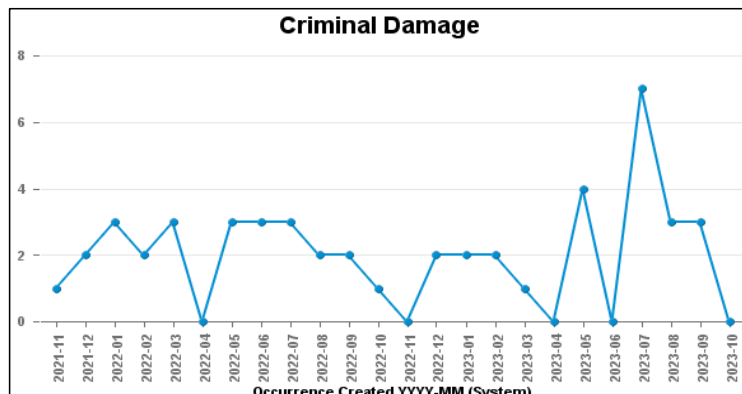

DESBOROUGH ST GILES

Crime Group	Current 12 Months	Previous 12 Months	+/- Crime	% Change	Number of Resolved Crimes	Resolution Rate (12 Months)
CRIMINAL DAMAGE & ARSON	25	26	-1	-3.85%	7	28.00%
DRUG OFFENCES	2	4	-2	-50.00%	6	300.00%
MISCELLANEOUS CRIMES AGAINST SOCIETY	5	7	-2	-28.57%	0	0.00%
POSSESSION OF WEAPONS OFFENCES	4	3	1	33.33%	0	0.00%
PUBLIC DISORDER	15	11	4	36.36%	0	0.00%
ROBBERY	1	2	-1	-50.00%	0	0.00%
SEXUAL OFFENCES	10	10	0	0.00%	4	40.00%
THEFT OFFENCES	45	51	-6	-11.76%	3	6.67%
VIOLENCE AGAINST THE PERSON	104	102	2	1.96%	12	11.54%
Sum:	211	216	-5	-2.31%	32	15.17%

Crime

■ Crime Count current ■ Crime Count previous