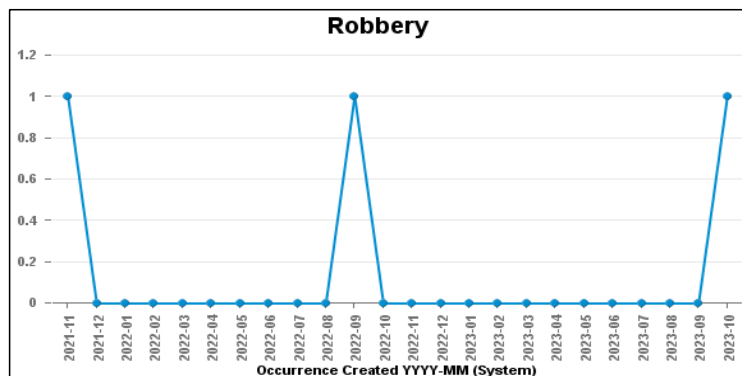

DESBOROUGH ST GILES

Crime Group	Current 12 Months	Previous 12 Months	+/- Crime	% Change	Number of Resolved Crimes	Resolution Rate (12 Months)
CRIMINAL DAMAGE & ARSON	25	26	-1	-3.85%	7	28.00%
DRUG OFFENCES	2	4	-2	-50.00%	6	300.00%
MISCELLANEOUS CRIMES AGAINST SOCIETY	5	7	-2	-28.57%	0	0.00%
POSSESSION OF WEAPONS OFFENCES	4	3	1	33.33%	0	0.00%
PUBLIC DISORDER	15	11	4	36.36%	0	0.00%
ROBBERY	1	2	-1	-50.00%	0	0.00%
SEXUAL OFFENCES	10	10	0	0.00%	4	40.00%
THEFT OFFENCES	45	51	-6	-11.76%	3	6.67%
VIOLENCE AGAINST THE PERSON	104	102	2	1.96%	12	11.54%
Sum:	211	216	-5	-2.31%	32	15.17%

Crime

■ Crime Count current ■ Crime Count previous