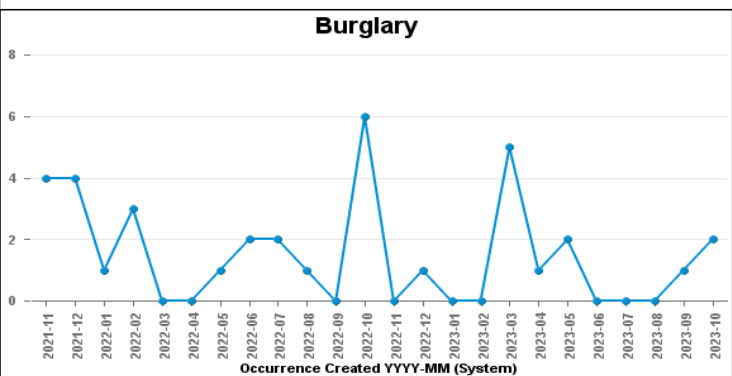

DESBOROUGH ST GILES

Crime Group	Current 12 Months	Previous 12 Months	+/- Crime	% Change	Number of Resolved Crimes	Resolution Rate (12 Months)
CRIMINAL DAMAGE & ARSON	25	26	-1	-3.85%	7	28.00%
DRUG OFFENCES	2	4	-2	-50.00%	6	300.00%
MISCELLANEOUS CRIMES AGAINST SOCIETY	5	7	-2	-28.57%	0	0.00%
POSSESSION OF WEAPONS OFFENCES	4	3	1	33.33%	0	0.00%
PUBLIC DISORDER	15	11	4	36.36%	0	0.00%
ROBBERY	1	2	-1	-50.00%	0	0.00%
SEXUAL OFFENCES	10	10	0	0.00%	4	40.00%
THEFT OFFENCES	45	51	-6	-11.76%	3	6.67%
VIOLENCE AGAINST THE PERSON	104	102	2	1.96%	12	11.54%
Sum:	211	216	-5	-2.31%	32	15.17%

Crime

■ Crime Count current ■ Crime Count previous